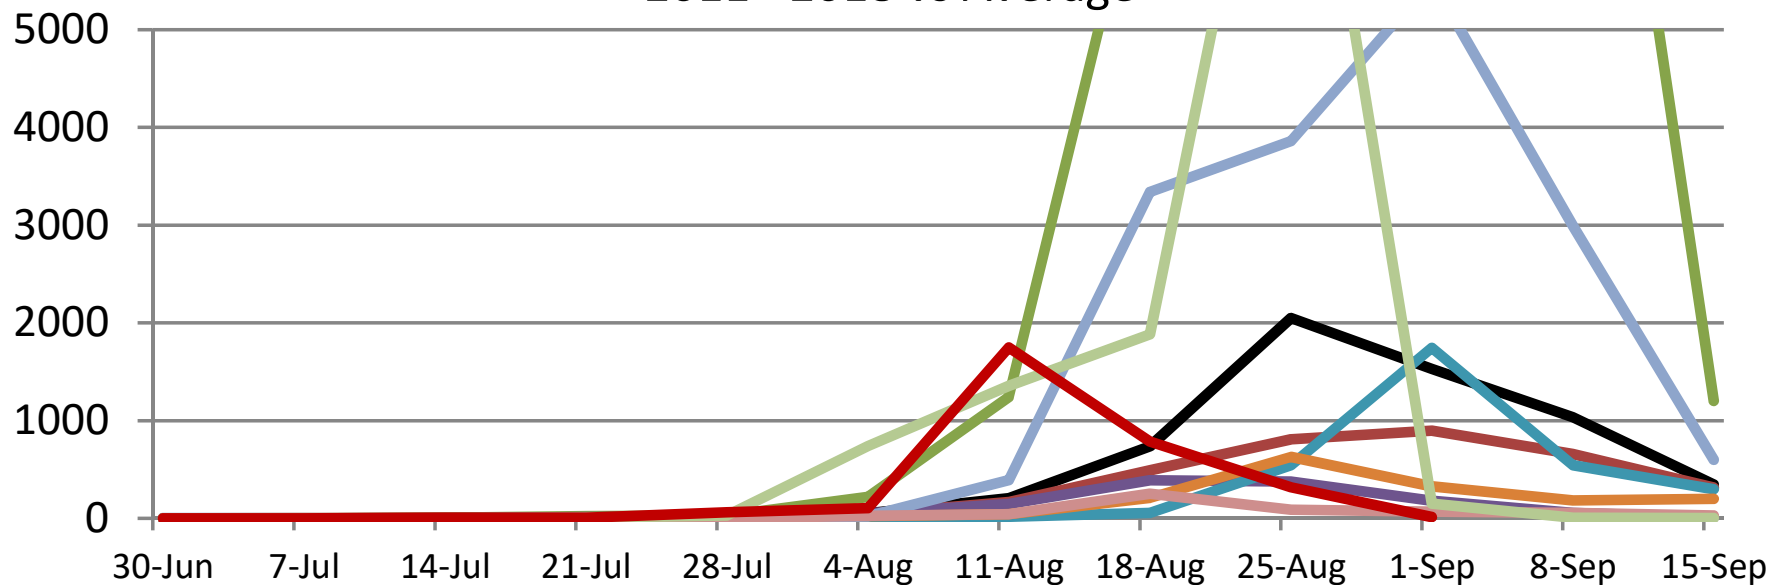

Green Peach Aphids 2011 - 2018 vs Average

AVG
 AVG w/o 2011
 2011
 2012
 2013

2014
 2015
 2016
 2017
 2018